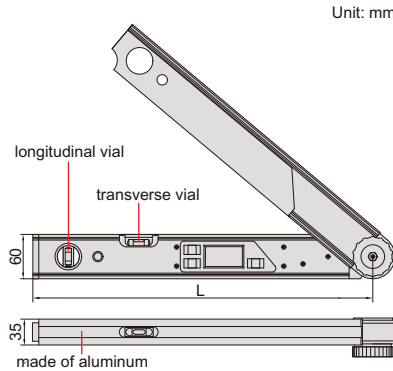

WATERPROOF DIGITAL PROTRACTOR (HEAVY DUTY)

AUTOMATIC
BACKLIGHT

ABSOLUTE
LEVEL

IP54
WATERPROOF

2174-225

- Suitable for setting horizontal and vertical mitre angles of cutting machines
- Buttons: ON/OFF, HOLD/SUP, SPR/CNR/MTR/BVL
- IP54 dust/waterproof
- With transverse and longitudinal vials
- 2xAAA batteries
- Absolute level, zero setting is not needed when batteries are replaced
- Backlight turns off in one minute after reading is stable, automatic power off in 5 minutes

Code	Size (L)	Range	Resolution	Accuracy
2174-225	460mm	0-225°	0.05°	±0.10°